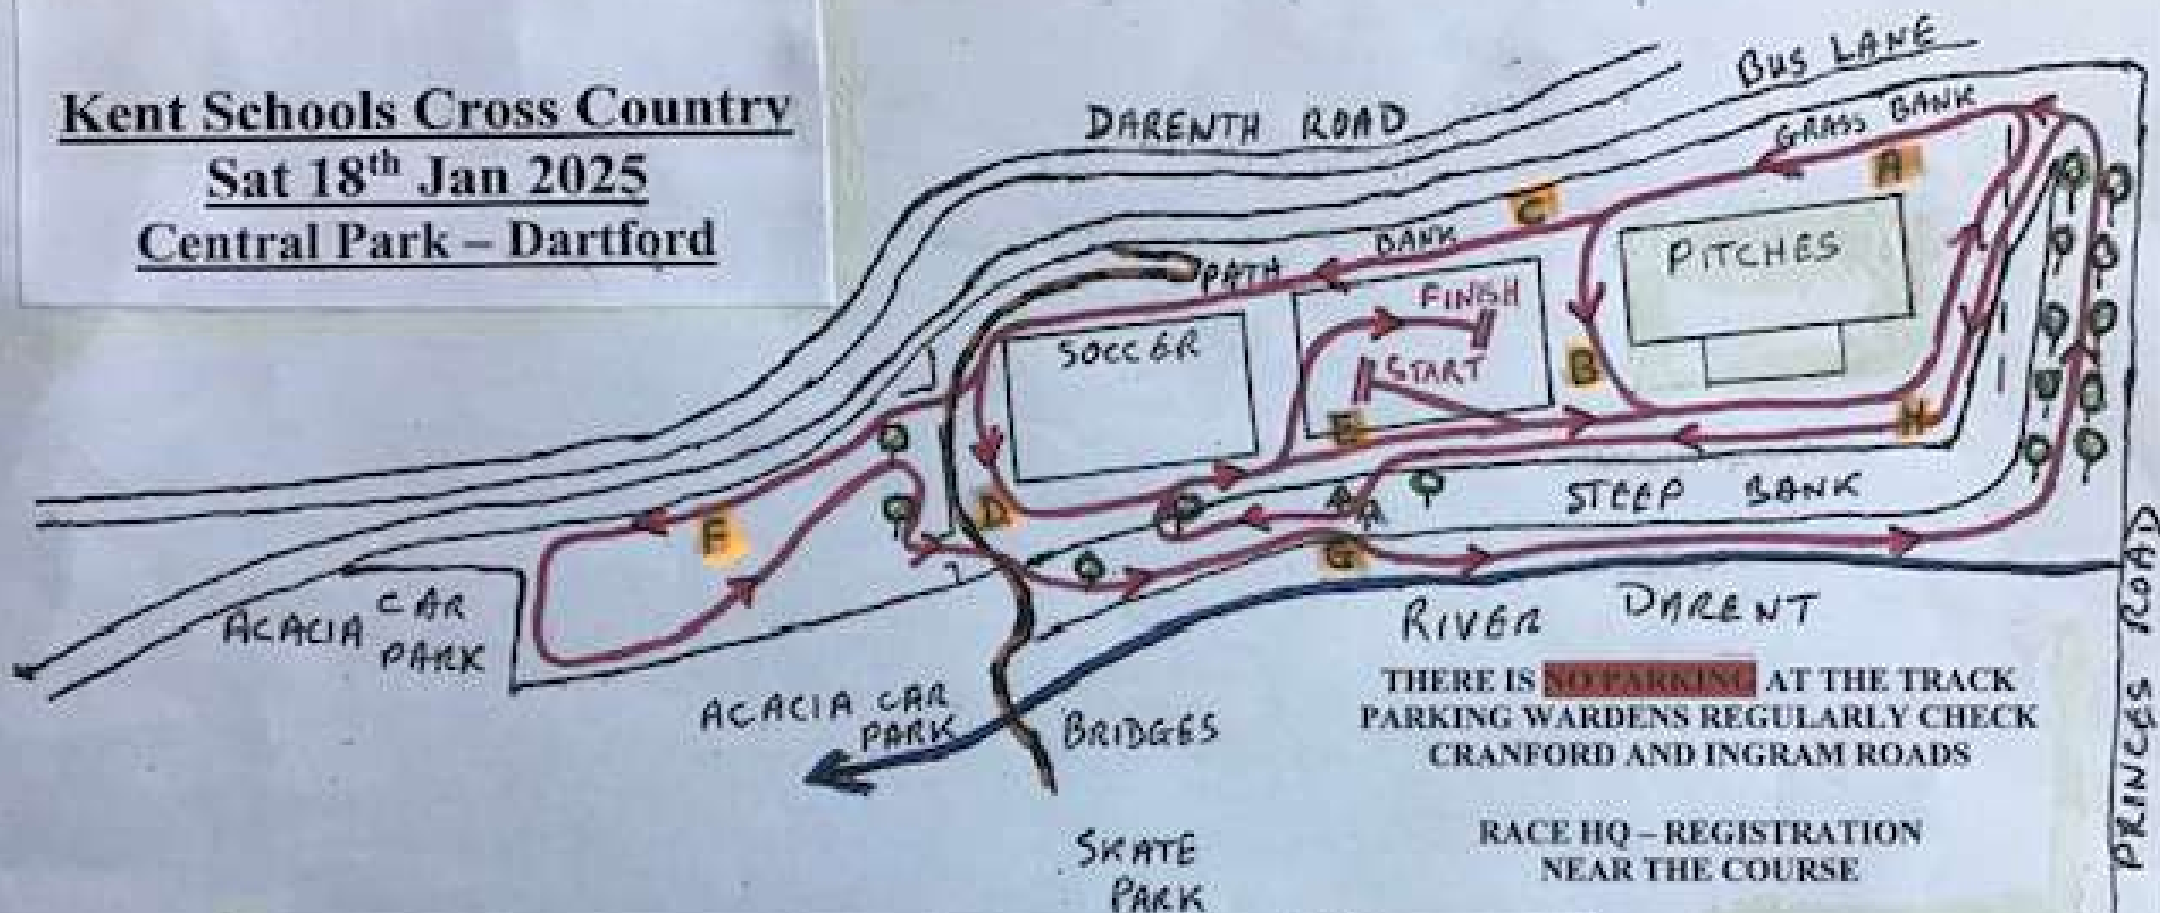

Kent Schools Cross Country

Sat 18th Jan 2025

Central Park – Dartford

Event	Time	Course	Distance
Year 7 Girls	11.30	ACDE ACFGH	2600m
Year 7 Boys	11.50	ACDE ACFGH	2600m
Inter/Sen. Girls (Yr10+)	12.10	AB ACDE ACFG ACFGH	4000m
Sen. Boys (Yr12/13)	12.35	ACDE ACFGHE x 2 ACFGH	6100m
Inter Boys (Yr10/11)	13.10	AB ACFG ACFGHE ACFGH	5050m
Jun. Girls (Yr8/9)	13.40	AB ACFG ACFGH	3300m
Jun. Boys (Yr8/9)	14.05	AB ACFG ACFGH	3300m

The course is almost totally on grass. The steep slope can be slippery, so will be best suited to spikes/studs. A surfaced path is crossed twice on each main lap. The steep path leading from river through an avenue of trees up to the sports fields, has a lot of tree roots which will be sprayed to highlight them. It is used weekly by a Park Run.

It may be necessary to alter courses should there be heavy rainfall, to avoid damage to Sports Fields/Pitches.

ATHLETICS
TRACK